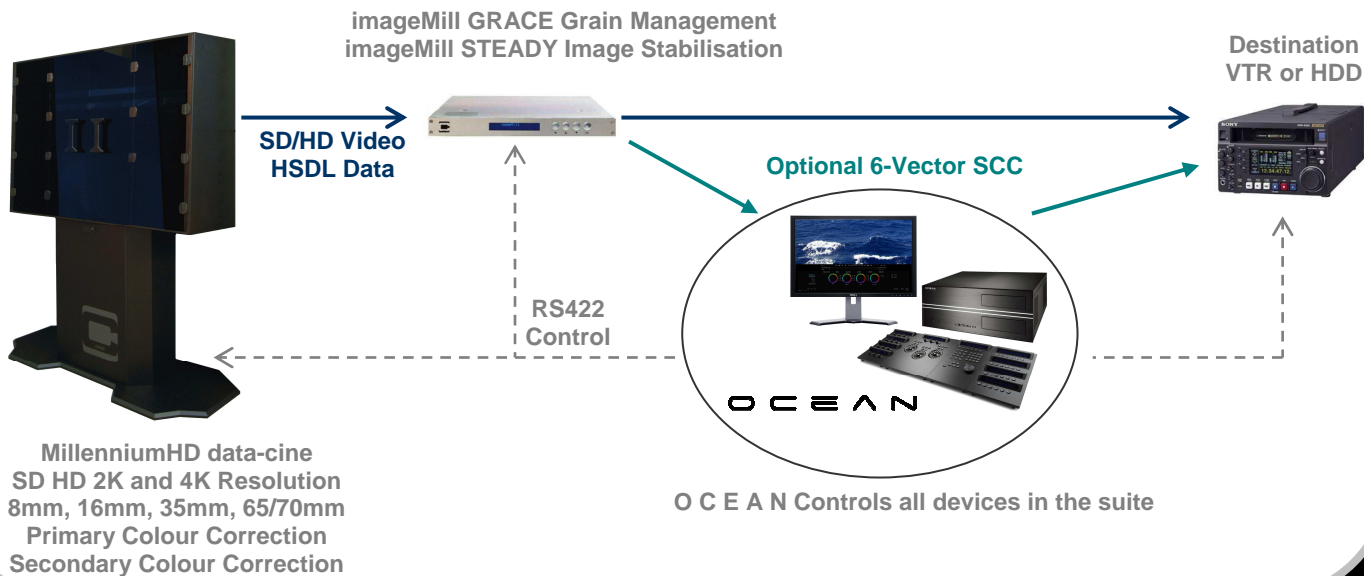

Telecine Controller and Colour Corrector

OCEAN

open controller for engines across network

OCEAN is a full telecine suite controller and colour corrector from Marquise Technologies. Includes control capabilities for all of Cintel's and DFT's Telecines and 'data-cines' as well as the *imageMill* image processing workstations.

- Ideal for real time Film Transfers up to 2K
- Perfect for Digital Dailies
- Full Transport Control
- Primary Colour Correction Control
- Secondary Colour Correction Control
- Zooms, Pans and Rotates
- Unlimited Timeline Events
- Automatic Scene Detection
- Still Store for Reference Frames
- Remote Control of RS422 devices (VTR's etc.)
- 6-Vector S.C.C. with unlimited windows*
- Choice of Control Surface

MARQUISE
TECHNOLOGIES

Millennium SD, HD, HSDL workflow with O C E A N

General

Main Hardware 4U High Spec. PC including all cables, mouse, keyboard
 Weight Less than 20Kg
 Power Mains Supply 90V – 240V AC automatic switching
 Consumption Less than 0.5kVA

Control of imageMill GRACE and STEADY*
 Control of imageMill2 GRACE, STEADY and ORIGIN*

Features

- Automatic Scene Detection
- Unlimited events on timeline
- Per shot Pan and Scan
- Output Blanking for letterbox formats
- Additional YRGB and HSL Primary Colour Correction
- 6 vectors of Secondary Colour Correction with unlimited 'windows'
- Support for 1D and 3D LUT's
- 32-bit float colour processing
- Animatable parameters (key-framing/dynamics)
- Still Store for reference wipes
- Wipe and Dissolve A/B comparator
- Timecode and Keycode Support
- Capture as DPX 10/16 bit, TIFF, Targa, Quicktime etc.
- SDI 10bit linear or log switchable
- HD/SD 3G-SDI 4:2:2 or 4:4:4 plus support for HSDL Data