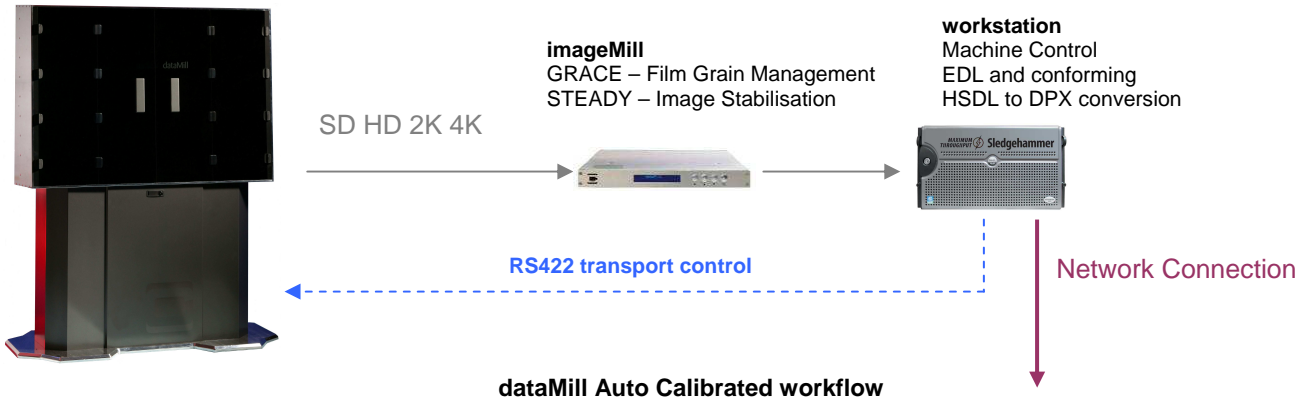

2K 4K
SD HD

2K 4K Film Scanner
with real time
SD/HD 10-bit LOG
capability

dataMill

dataMill is the most powerful and flexible film scanner available. Capable of very fast **2K** and **4K** Data transfer it also supports every major film format and can be upgraded to real time SD and HD 10-bit LOG output.

- 2K at 15fps, 4K at 5fps via HSDL
- Auto calibrated DMIN transfers
- 8mm/S8mm/MAX8mm
- 16mm/S16mm
- 35mm/S35mm
- 65/70mm
- S35mm Pin Registration
- ---x-speed--- Servo System for unequalled image stability
- 16-bit image processing
- Controllable as a VTR via RS422
- Upgradeable to real time SD HD output
- Upgradeable to Millennium "data-cine" capability

dataMill
Auto DMIN calibration

General

Dimensions	width x height x depth	
	Film Transport Cabinet	1400mm x 1750mm x 650mm
	Electronics Racks	2 off 19" (485mm) x 9U (400mm) x 520mm 1 off 19" (485mm) x 3U (140mm) x 520mm (plus 120mm rear cable clearance)
Weight	Film Transport Cabinet	360kg
	Electronics Racks	85kg (total)
Power	Mains Supply	90V – 240V AC automatic switching
	Consumption	1.5kVA

Film Transport System

Film Gates	8mm/S8mm/MAX8mm – single gate* 16mm/S16mm – single gate* 35mm/S35mm – single gate 65mm/70mm - single gate* 35mm/S35mm Pin Registration Upgrade to standard 35/S35mm gate*
Film Capacity	>2000ft, 15"-18" diameter
Film Drive	Continuous Motion ---x-speed--- Servo System with adjustable tension
Film Type	Negative, Intermediates, Print. Black And White and Colour
Frame Rate	2K at 15fps, 4K at 5fps 525/625 – 1 to 30fps, 48fps, 50fps, 60fps* VISTA – up to 25fps for 1080i (50/59.94HD) only*