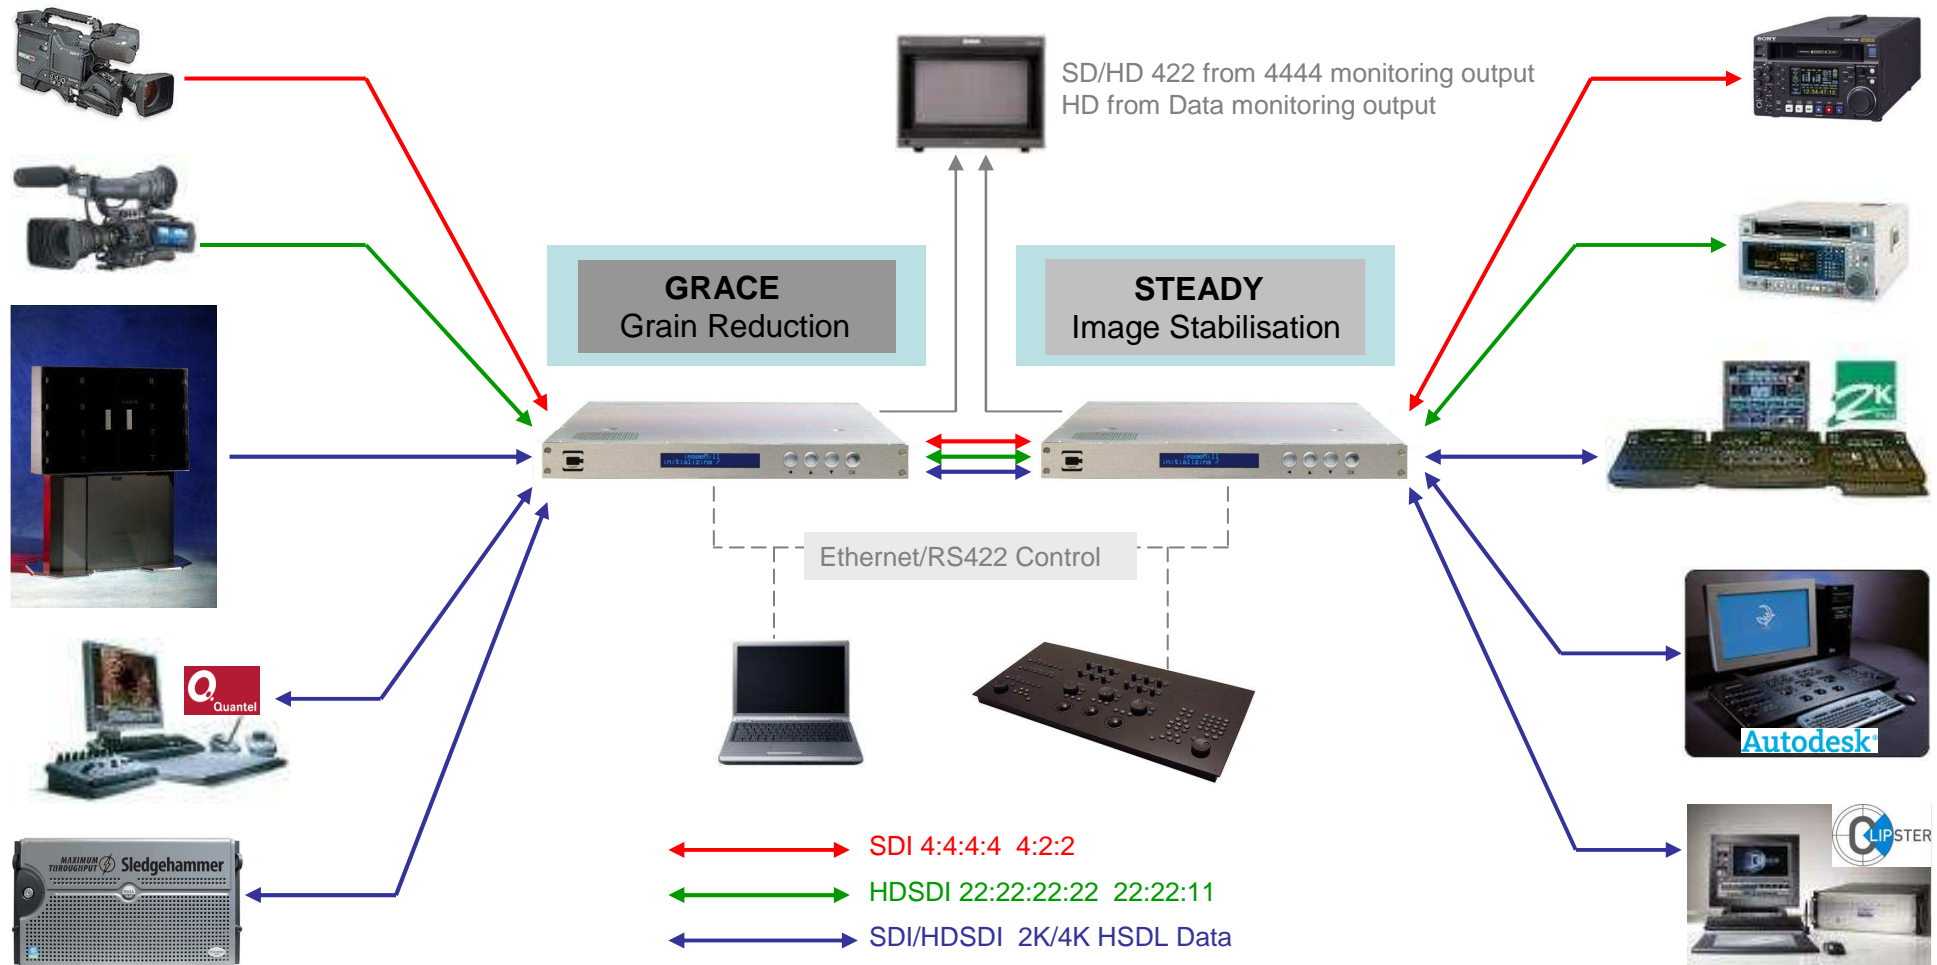

# Multi-standard imageMill GRACE and STEADY

[www.cintel.co.uk](http://www.cintel.co.uk)

**imageMill GRACE**  
 Real Time Film Grain and Noise Reduction  
 Recursive and Spatial filtering  
 No delay or smear artefacts

**imageMill STEADY**  
 High Quality Real Time Image Stabilisation  
 Sub-pixel video and data stabilisation  
 Optimum Image Preservation